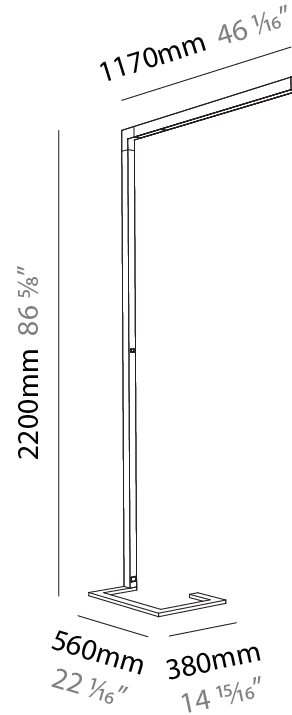

HYPRO-F 90 PORTABLE

A340001-

base number   Color   Finishes   Finishes   Finishes   Finishes   Finishes   Diffuser

PROJECT
TYPE
SPECIFIER
QUANTITY
DATE

1. To build a product code in our configurator select the specify button on the base model # product page
2. To build a manual product code on this datasheet choose from the options listed below in blue font and add the suffix to the base model #

GENERAL

Series: Hypro
Subseries: Hypro-F 90
Brand: Prolicht
Division: Architectural
Mounting Type: Portable
Mounting Location: Floor
Subcategory: Floor

PHYSICAL

Shape: Abstract
Length (mm): 1170
Length (in): 46 1/16
Width (mm): 380
Width (in): 14 15/16
Height (mm): 2200
Height (in): 86 5/8
Light Distribution: Direct / Indirect
Diffuser: PMMA - Micro-prism / Rico
Fixture Finish: ANA / SSR / BKV / CWI / CRY / HAB / MSR / UFT / ITA / RUA / OGR / FTG / MYG / RWR / LOD / PUS / FRO / FUP / KIA / POP / BLS / SPG / MEY / GOH / GUM / CHC / COM / ABZ / JAG / OBR / MOS / ROR
Fixture Material: Aluminum Die Cast

ELECTRICAL

Lamp Type: LED (Zhaga Standard)
Input Wattage (W): 59
Total Output Wattage (W): 53.7
Driver Included: Yes
Driver Location: Integrated
Input Voltage (V): 120 - 277

LED

Color Temperature (°K): 3000 / 4000
Max. Delivered Lumen (lm): 5018 - 5105
CRI: >90 CRI

OPTICAL

RATINGS AND CERTIFICATIONS

Certified By: Certified for North American Standards
IP rating: IP20