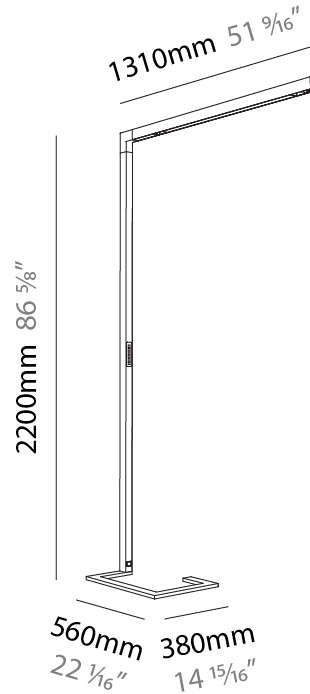

PROJECT
TYPE
SPECIFIER
QUANTITY
DATE

HYPRO-F 90 PORTABLE

A340003-

base number	Color	Finishes	Finishes	Finishes	Finishes	Finishes	Diffuser
	Temperature						

1. To build a product code in our configurator select the specify button on the base model # product page
2. To build a manual product code on this datasheet choose from the options listed below in blue font and add the suffix to the base model #

GENERAL

Series: Hypro
Subseries: Hypro-F 90
Brand: Prolicht
Division: Architectural
Mounting Type: Portable
Mounting Location: Floor
Subcategory: Floor

PHYSICAL

Shape: Abstract
Length (mm): 1310
Length (in): 51 ⁹/₁₆
Width (mm): 380
Width (in): 14 ¹⁵/₁₆
Height (mm): 2200
Height (in): 86 ⁵/₈
Light Distribution: Direct / Indirect
Diffuser: PMMA - Micro-prism / Rico
Fixture Finish: ANA / SSR / BKV / CWI / CRY / HAB / MSR / UFT / ITA / RUA / OGR / FTG / MYG / RWR / LOD / PUS / FRO / FUP / KIA / POP / BLS / SPG / MEY / GOH / GUM / CHC / COM / ABZ / JAG / OBR / MOS / ROR
Fixture Material: Aluminum Die Cast

ELECTRICAL

Lamp Type: LED (Zhaga Standard)
Input Wattage (W): 96
Total Output Wattage (W): 87.3
Driver Included: Yes
Driver Location: Integrated
Input Voltage (V): 120 - 277

LED

Color Temperature (°K): 3000 / 4000
Max. Delivered Lumen (lm): 6861-7119
CRI: >90 CRI

OPTICAL

RATINGS AND CERTIFICATIONS

Certified By: Certified for North American Standards
IP rating: IP20